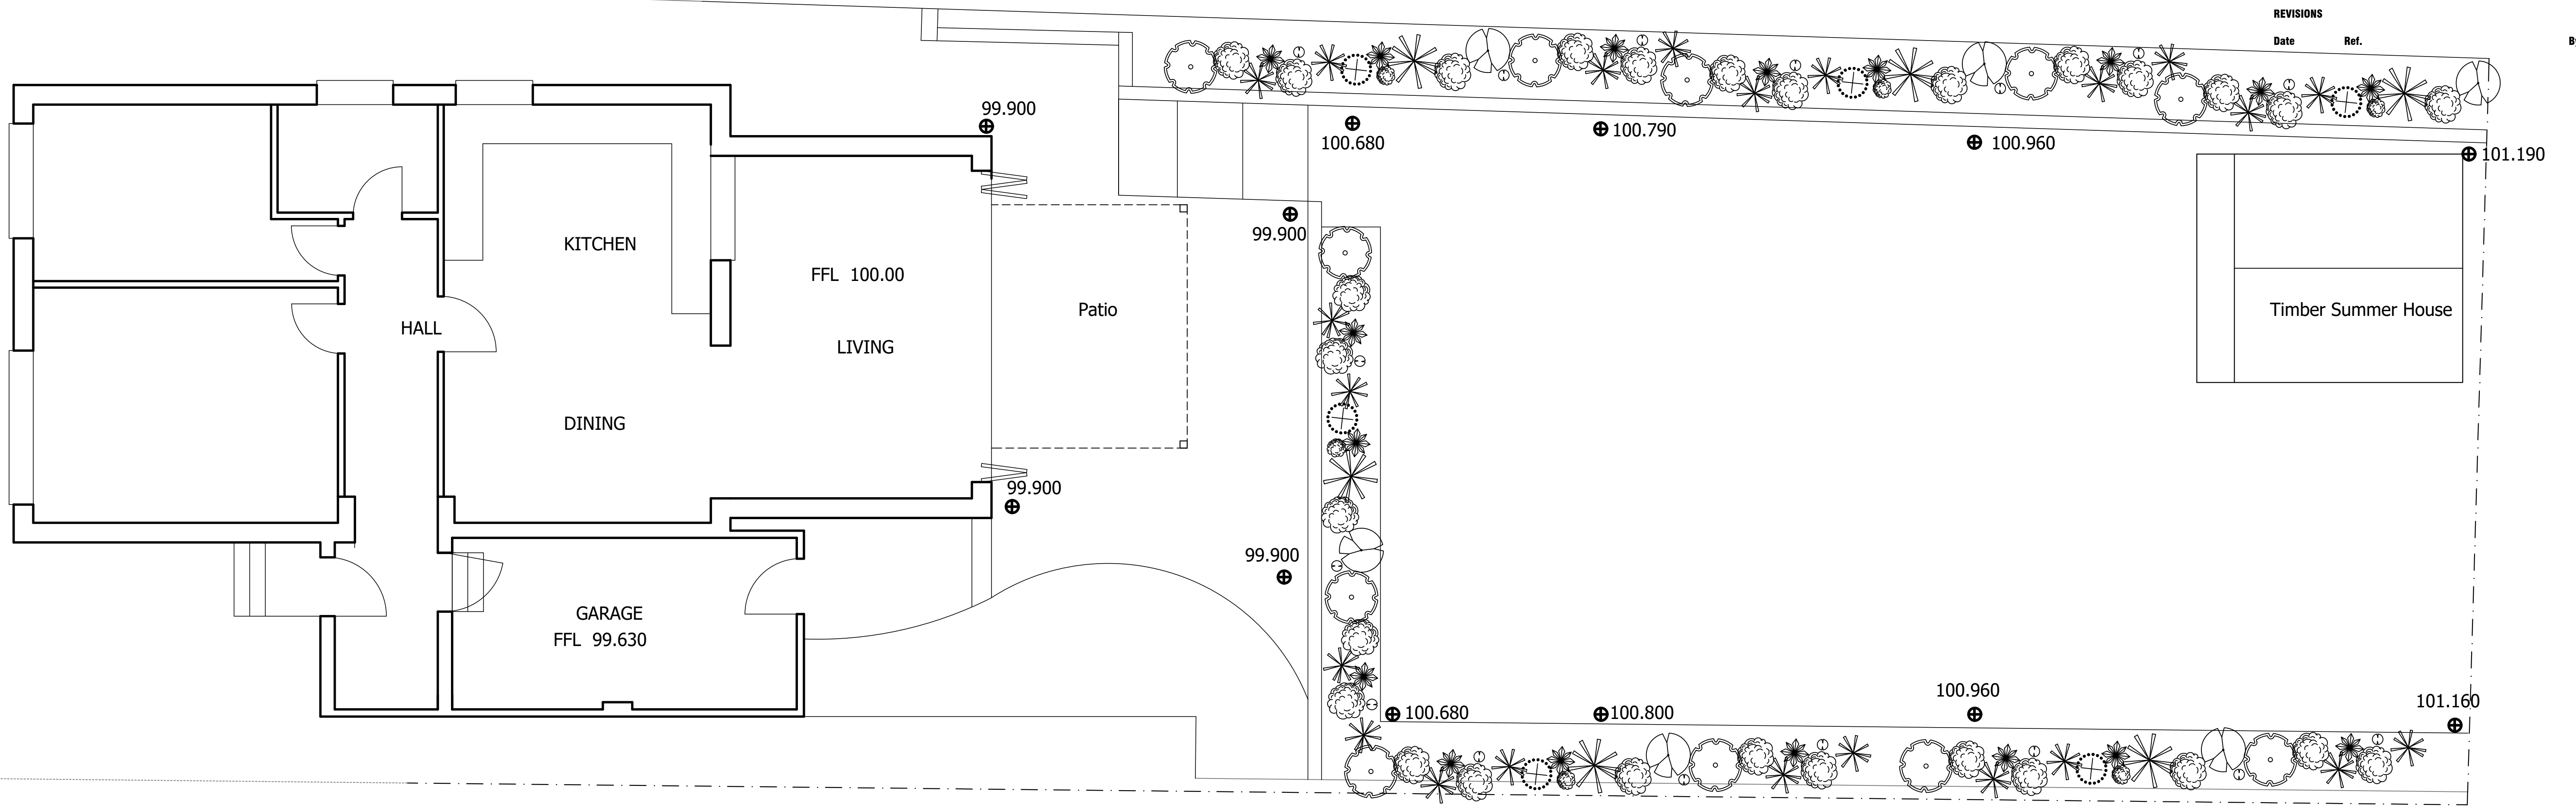

SCALE 1:50

Copyright of this drawing is owned by Whittaker Design

NOTES

All dimensions to be checked on site and any discrepancies notified prior to commencement of work.

Do not scale from this drawing - If in any doubt, ask.

REVISIONS

Date	Ref.	By

SITE PLAN

ROOF PLAN

<b>PROJECT</b>	
S Walker 46 Fir Tree Crescent Dukinfield SK16 5EH	
<b>DRAWING TITLE</b>	
Site and Roof Plan As Proposed	
<b>SCALE</b> 1:50 @ A1	<b>DATE</b> Dec 22
<b>DRAWN</b> A Doherty	<b>CHECKED</b>
<b>NUMBER</b>	<b>REVISION</b>
103.5	