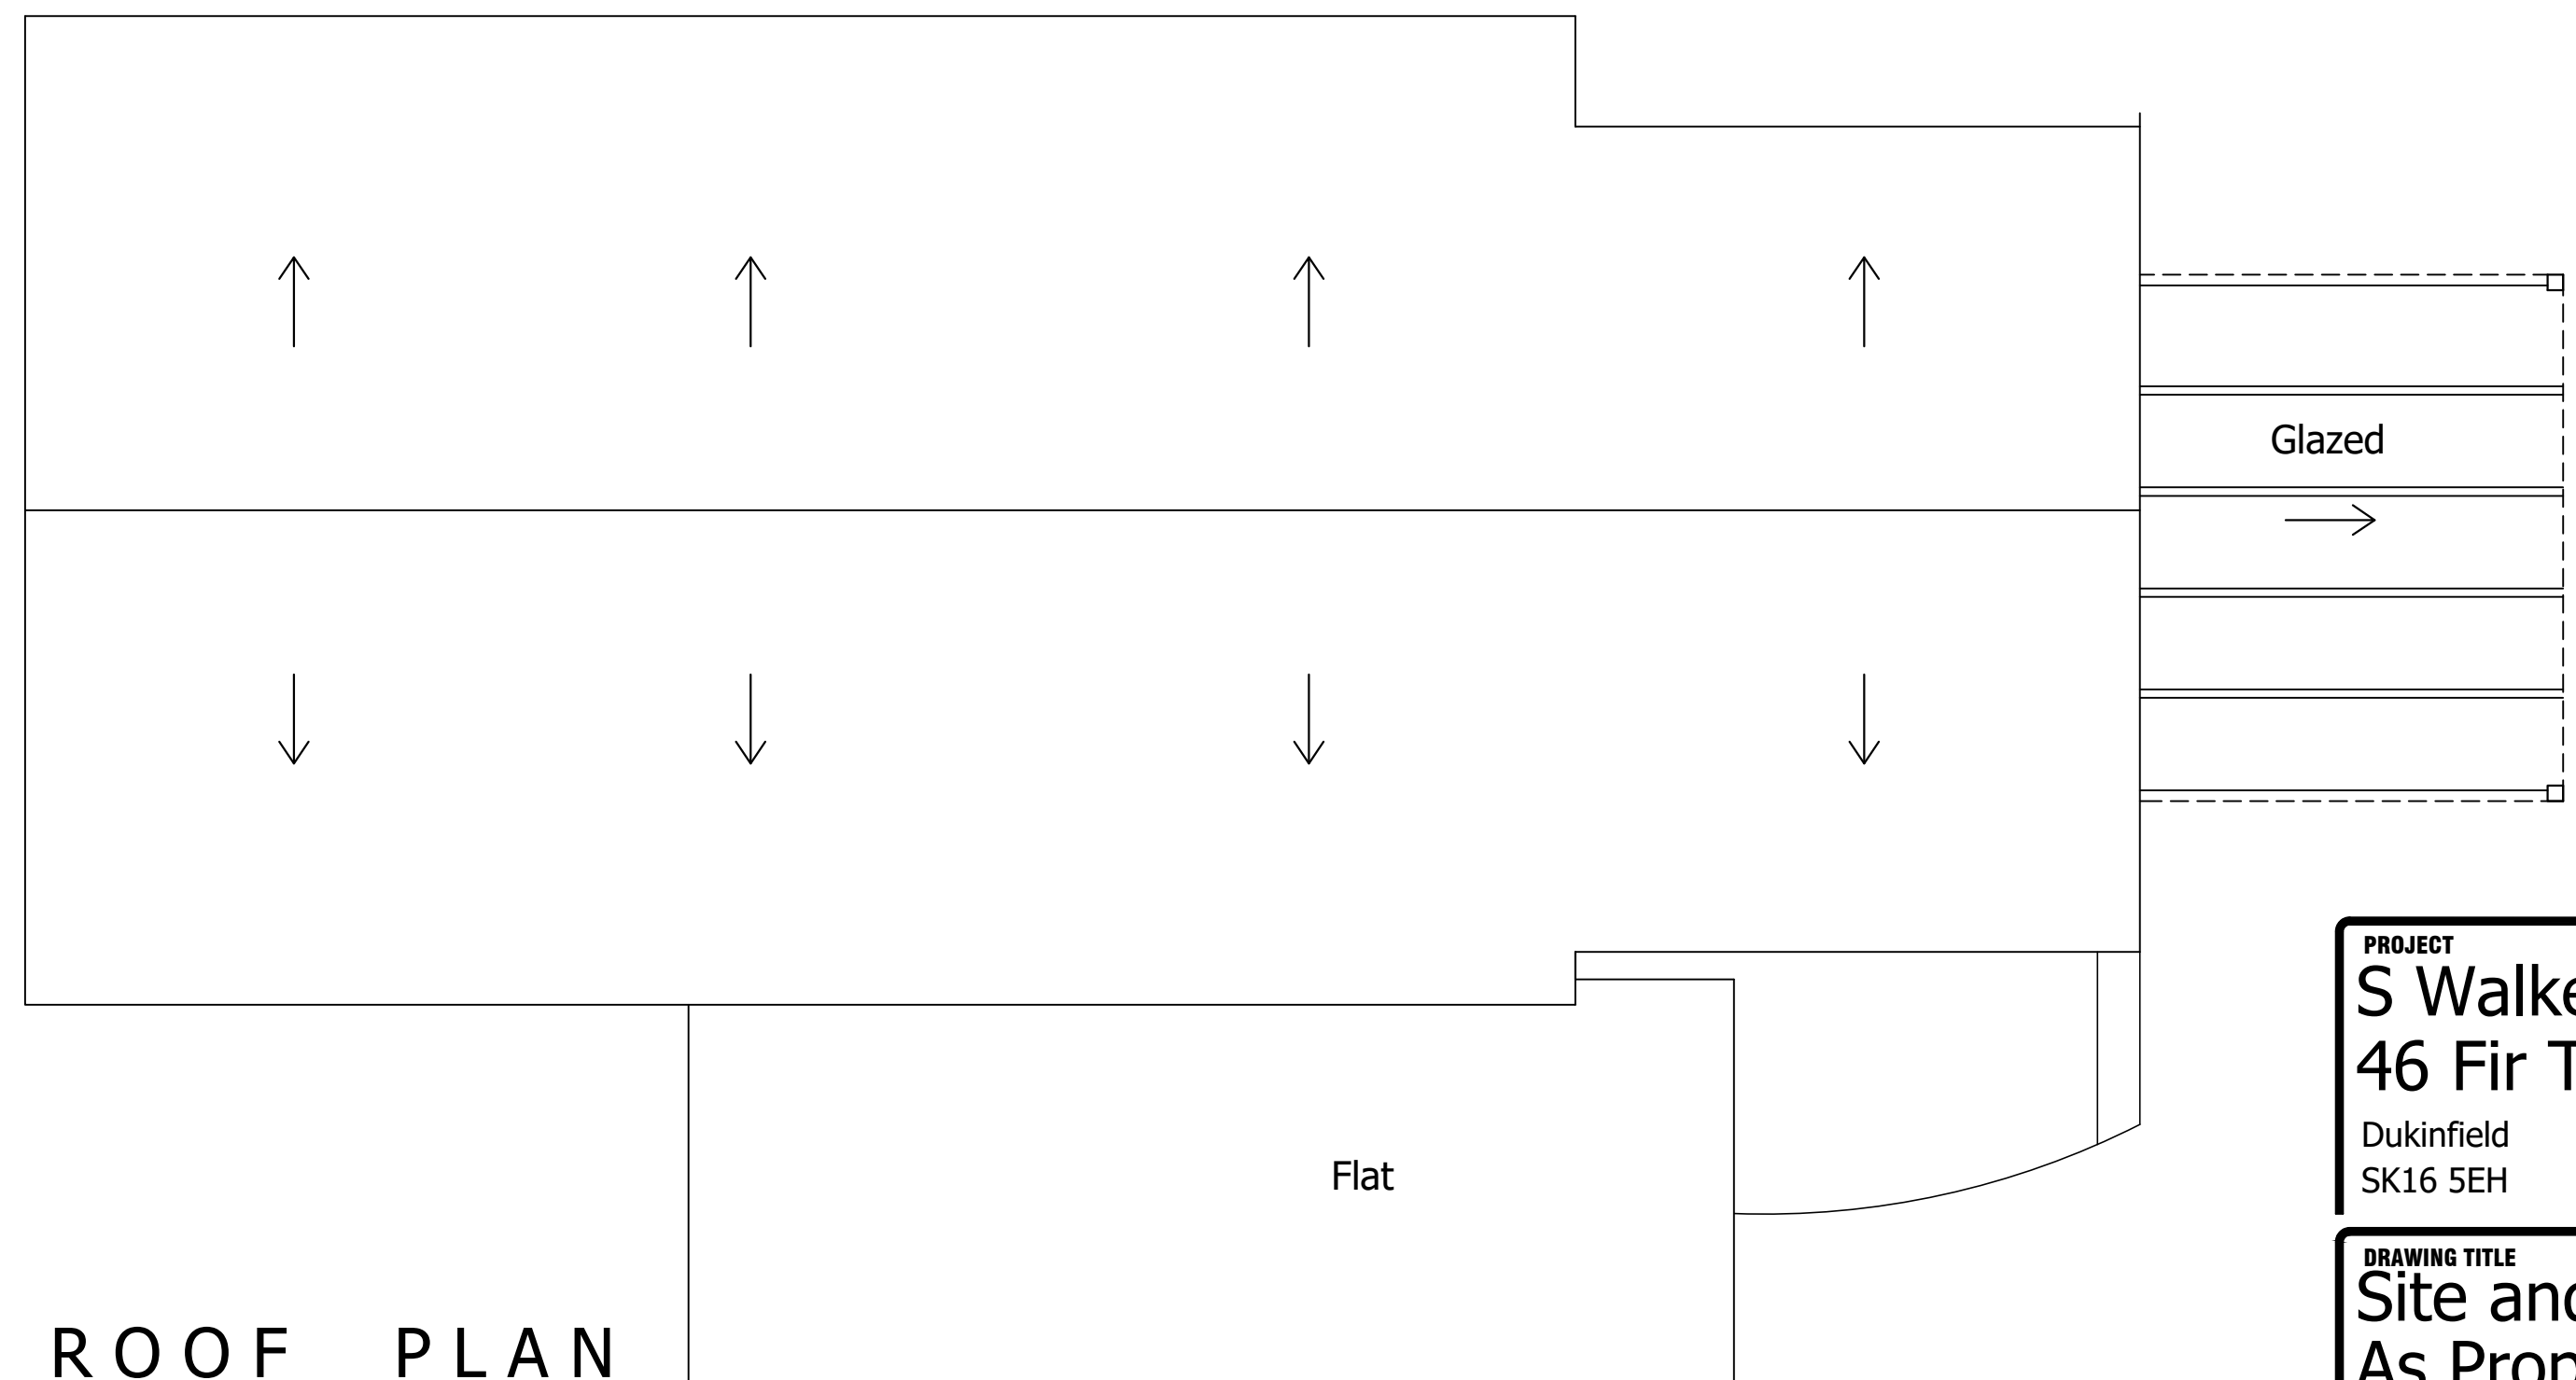

SCALE 1:50

Copyright of this drawing is owned by Whittaker Design

NOTES

All dimensions to be checked on site and any discrepancies notified prior to commencement of work.

Do not scale from this drawing - If in any doubt, ask.

REVISIONS

Date	Ref.	By

SITE PLAN

ROOF PLAN

<b>PROJECT</b>	
S Walker 46 Fir Tree Crescent Dukinfield SK16 5EH	
<b>DRAWING TITLE</b>	
Site and Roof Plan As Proposed	
<b>SCALE</b> 1:50 @ A1	<b>DATE</b> Dec 22
<b>DRAWN</b> A Doherty	<b>CHECKED</b>
<b>NUMBER</b>	<b>REVISION</b>
103.5	